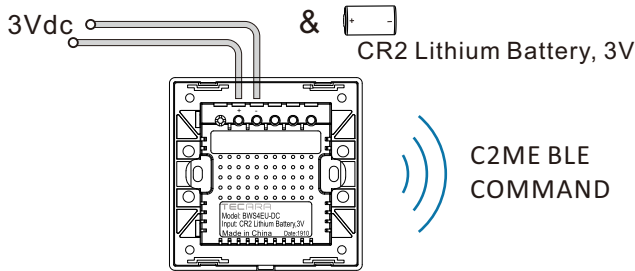

BWS4EU-DC Low Voltage EU Wall Switch(10dB)

Wall Switch

Remark:

This wall switch only requires a 3Vdc lithium battery to power it up and it provides BLE wireless ON/OFF and dimming control through the 4 buttons on its faceplate. Ranged 300 meters line of sight radius.

Technical Specs:

Form Factor: Standard EU electrical box fit
Input: 3Vdc, up to 4 buttons input signal
Output: BLE wireless control

Ordering Codes

Follow the steps to specify your fixture.

example:

Applications:

Standard EU electrical box fit.