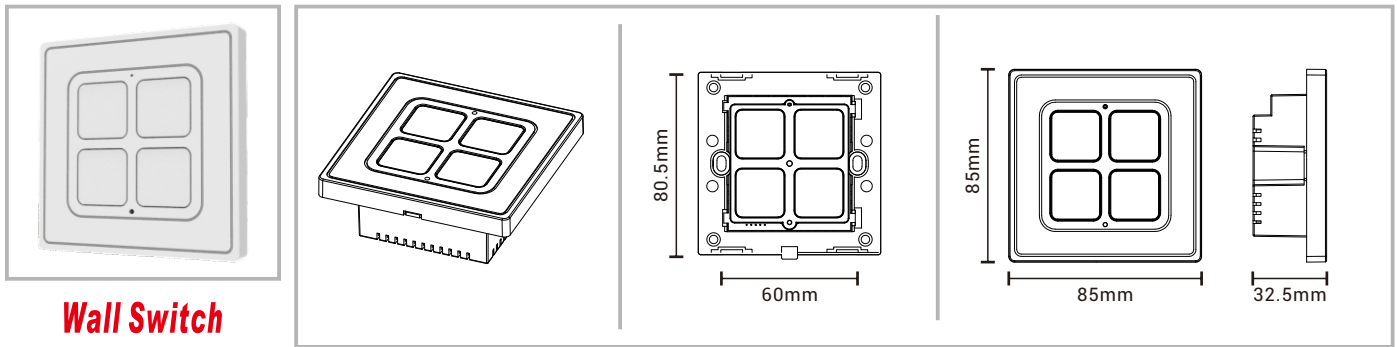

BWS4EU-DC Low Voltage EU Wall Switch(10dB)

Wall Switch

Remark:

This wall switch only requires a 3Vdc lithium battery to power it up and it provides BLE wireless ON/OFF and dimming control through the 4 buttons on its faceplate. Ranged 300 meters line of sight radius.

Technical Specs:

Form Factor: Standard EU electrical box fit
Input: 3Vdc, up to 4 buttons input signal
Output: BLE wireless control

Ordering Codes

Follow the steps to specify your fixture.

example:

Applications:

Standard EU electrical box fit.