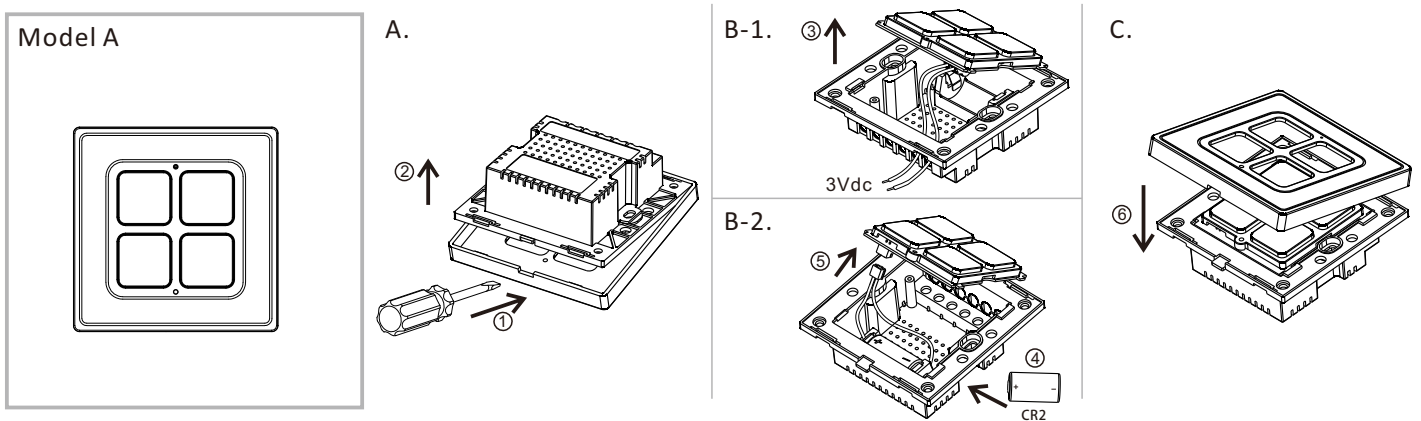

BWS4EU-DC Low Voltage EU Wall Switch(10dB)

Wall Switch

Remark:

This wall switch only requires a 3Vdc lithium battery to power it up and it provides BLE wireless ON/OFF and dimming control through the 4 buttons on its faceplate. Ranged 300 meters line of sight radius.

Technical Specs:

Form Factor: Standard EU electrical box fit
Input: 3Vdc, up to 4 buttons input signal
Output: BLE wireless control

Ordering Codes

Follow the steps to specify your fixture.

example:

Applications:

Standard EU electrical box fit.