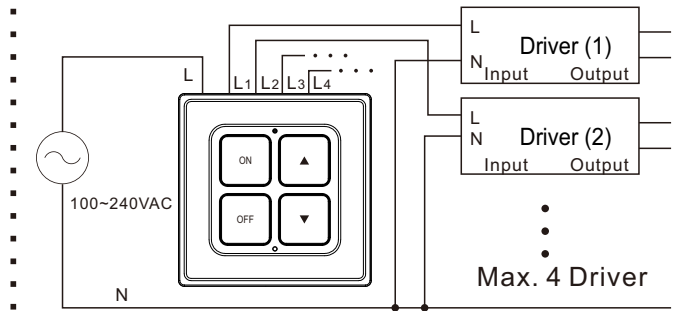

BWS4EU-S Single Wire EU Wall Switch(0dB)

Wall Switch

C2ME BLE COMMAND

Remark:

This wall switch only requires the L wire (100-240Vac) to power it up and it will provides BLE wireless ON/OFF and dimming control through the 4 buttons on its faceplate. Ranged 30 meters line of sight.

Technical Specs:

Form Factor: Standard EU electrical box fit
 Input: 100-240Vac, up to 4 buttons input signal
 Output: BLE wireless control

Ordering Codes

Follow the steps to specify your fixture.

example:

① Base Code	② Code	Model
BWS4EU-S	01	Model A
	02	Model B
	03	Model C

Applications:

Standard EU electrical box fit.