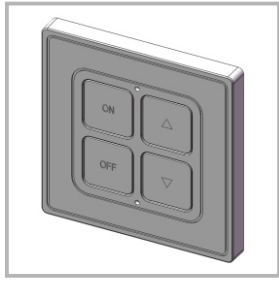

BWS4EU-S Single Wire EU Wall Switch(0dB)

Wall Switch

C2ME BLE COMMAND

Remark:

This wall switch only requires the L wire (100-240Vac) to power it up and it will provides BLE wireless ON/OFF and dimming control through the 4 buttons on its faceplate. Ranged 30 meters line of sight.

Technical Specs:

Form Factor: Standard EU electrical box fit
 Input: 100-240Vac, up to 4 buttons input signal
 Output: BLE wireless control

Ordering Codes

Follow the steps to specify your fixture.

example:

① Base Code	② Code	Model
BWS4EU-S	01	Model A
	02	Model B
	03	Model C

Applications:

Standard EU electrical box fit.