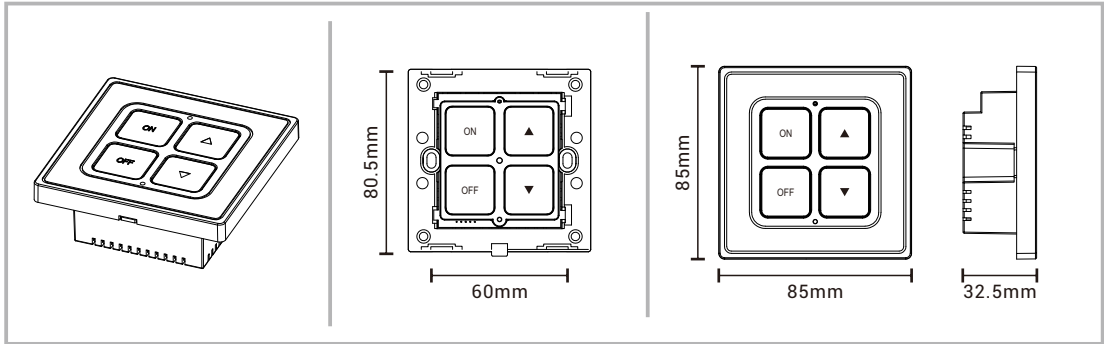

BWS4EU-S Single Wire EU Wall Switch(0dB)

Wall Switch

C2ME BLE COMMAND

Remark:

This wall switch only requires the L wire (100-240Vac) to power it up and it will provides BLE wireless ON/OFF and dimming control through the 4 buttons on its faceplate. Ranged 30 meters line of sight.

Technical Specs:

Form Factor: Standard EU electrical box fit
 Input: 100-240Vac, up to 4 buttons input signal
 Output: BLE wireless control

Ordering Codes

Follow the steps to specify your fixture.

example:

① Base Code	② Code	Model
BWS4EU-S	01	Model A
	02	Model B
	03	Model C

Applications:

Standard EU electrical box fit.