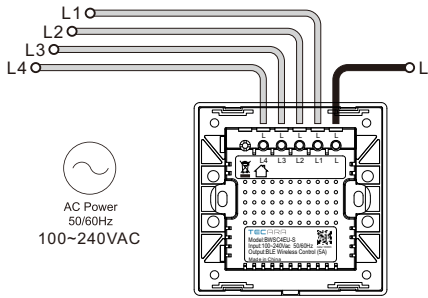

BWS4EU-S Single Wire EU Wall Switch(0dB)

Wall Switch

C2ME BLE COMMAND

Remark:

This wall switch only requires the L wire (100-240Vac) to power it up and it will provides BLE wireless ON/OFF and dimming control through the 4 buttons on its faceplate. Ranged 30 meters line of sight.

Technical Specs:

Form Factor: Standard EU electrical box fit
 Input: 100-240Vac, up to 4 buttons input signal
 Output: BLE wireless control

Ordering Codes

Follow the steps to specify your fixture.

example:

① Base Code	② Code	Model
BWS4EU-S	01	Model A
	02	Model B
	03	Model C

Applications:

Standard EU electrical box fit.