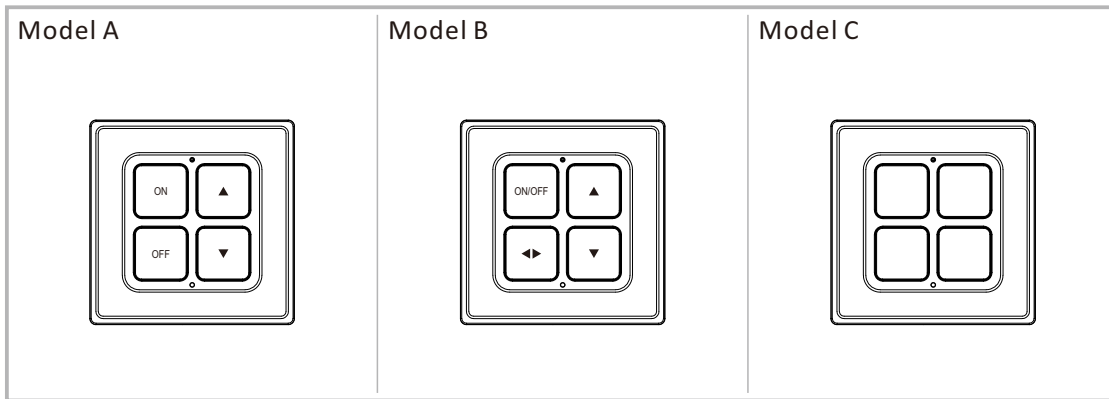

BWS4EU-S Single Wire EU Wall Switch(0dB)

Wall Switch

C2ME BLE COMMAND

Remark:

This wall switch only requires the L wire (100-240Vac) to power it up and it will provides BLE wireless ON/OFF and dimming control through the 4 buttons on its faceplate. Ranged 30 meters line of sight.

Technical Specs:

Form Factor: Standard EU electrical box fit
 Input: 100-240Vac, up to 4 buttons input signal
 Output: BLE wireless control

Ordering Codes

Follow the steps to specify your fixture.

example: